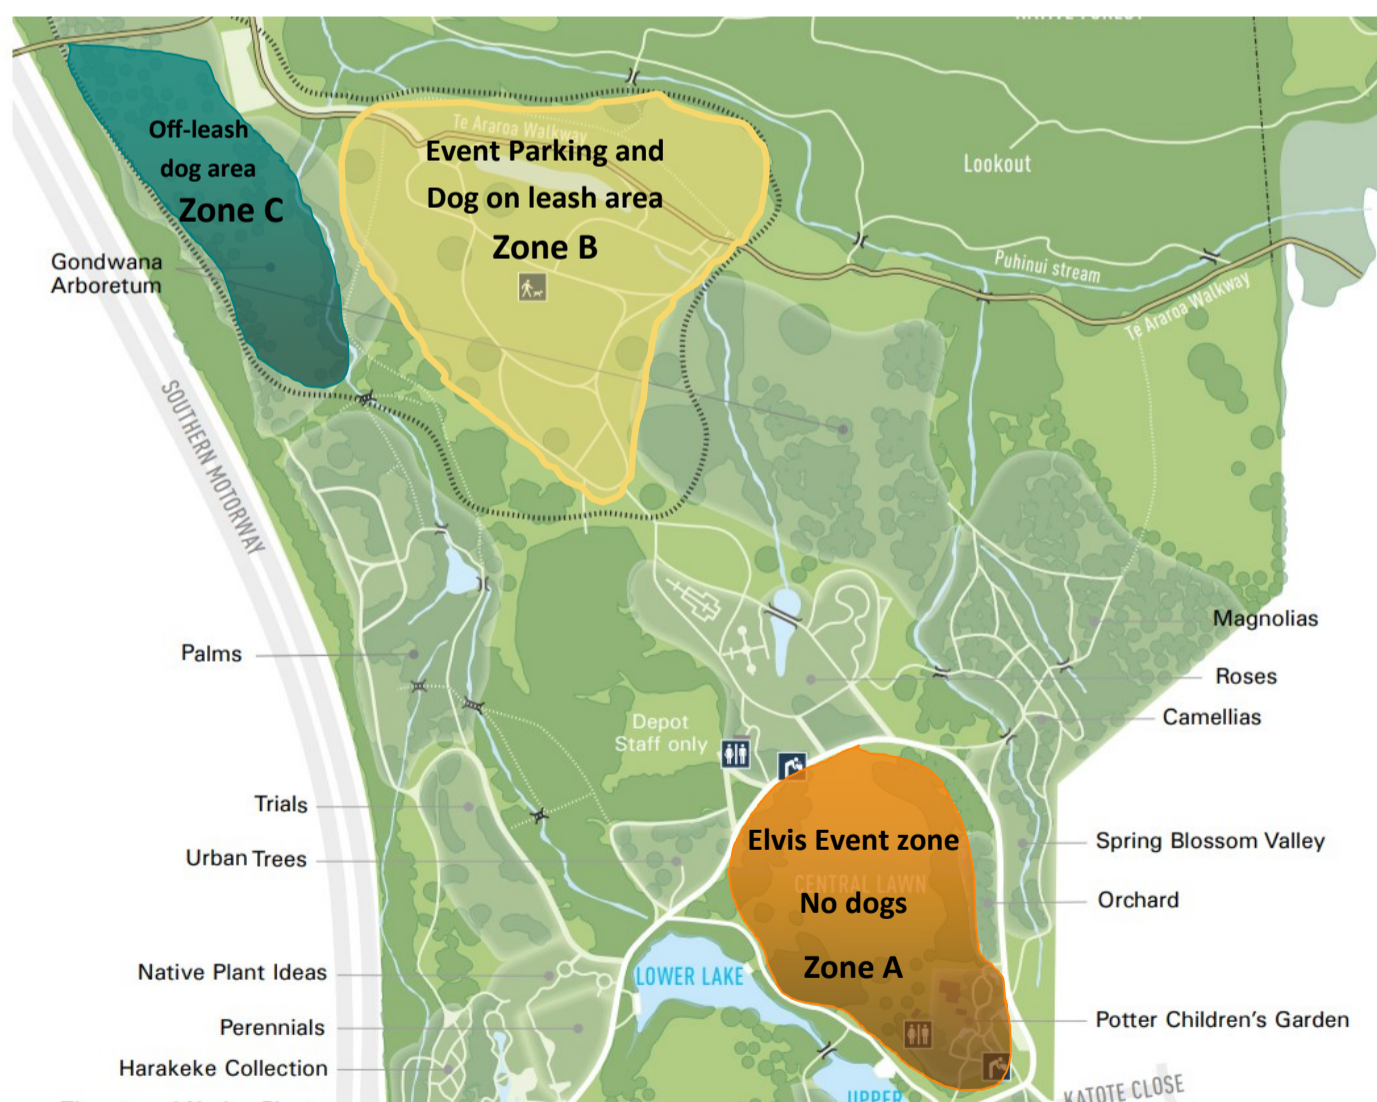

Auckland Botanic Gardens

Notice to dog owners

4 March 2018

8am—8pm

Elvis in the Gardens

This event attracts a large crowd, including many families and young children. To ensure the safety of visitors as well as dogs and their owners, we have introduced a temporary change to the off leash dog access area.

Temporary dog access will be as follows (please refer to coloured map zones)

- No dogs in the Elvis event zone and the Potter Children's Garden area (Zone A) 
- Keep dogs on leash in the events site/off leash zone where cars will be parked (Zone B) 
- Dogs may run off leash but be under control in the off leash area behind the Palms, next to the southern motorway (Zone C) 

We consider the size and nature of this event creates a greater than usual risk to public safety. Part 2 of the Auckland Council Dog Management Bylaw 2012 allows Auckland Council to make this temporary change on this basis.